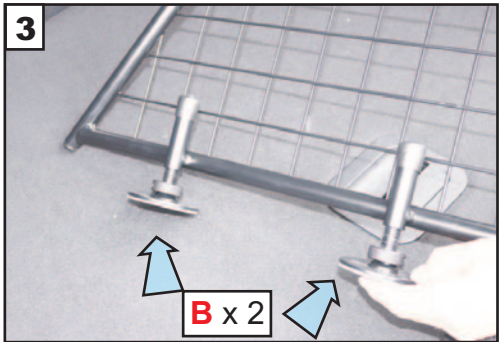

**BMW iX  
(2022~Onwards)  
G1609D**

**VARIABLE BOOT DIVIDER  
FITTING INSTRUCTION**

CAN ONLY BE USED IN CONJUNCTION WITH  
**BMW iX  
(2022~Onwards)  
Dog Guard**

Part No: 51 47 5 A6A A75

**Fully Tighten all fixings.**