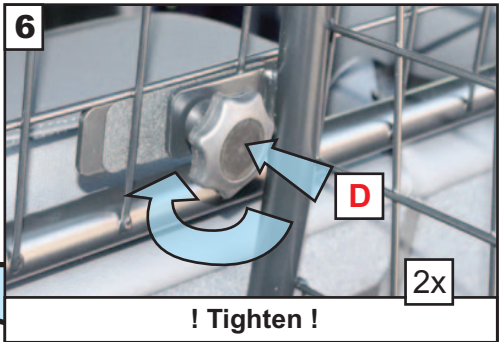

**BMW iX  
(2022~Onwards)  
G1609D**

**VARIABLE BOOT DIVIDER  
FITTING INSTRUCTION**

CAN ONLY BE USED IN CONJUNCTION WITH  
**BMW iX  
(2022~Onwards)  
Dog Guard**

Part No: 51 47 5 A6A A75

**Fully Tighten all fixings.**