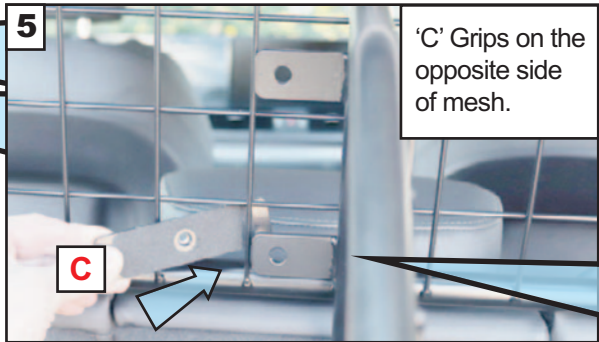

**BMW iX  
(2022~Onwards)  
G1609D**

**VARIABLE BOOT DIVIDER  
FITTING INSTRUCTION**

CAN ONLY BE USED IN CONJUNCTION WITH  
**BMW iX  
(2022~Onwards)  
Dog Guard**

Part No: 51 47 5 A6A A75

**Fully Tighten all fixings.**