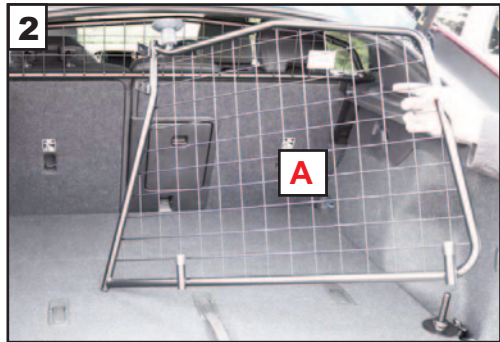

**BMW iX  
(2022~Onwards)  
G1609D**

**VARIABLE BOOT DIVIDER  
FITTING INSTRUCTION**

CAN ONLY BE USED IN CONJUNCTION WITH  
**BMW iX  
(2022~Onwards)  
Dog Guard**

Part No: 51 47 5 A6A A75

**Fully Tighten all fixings.**