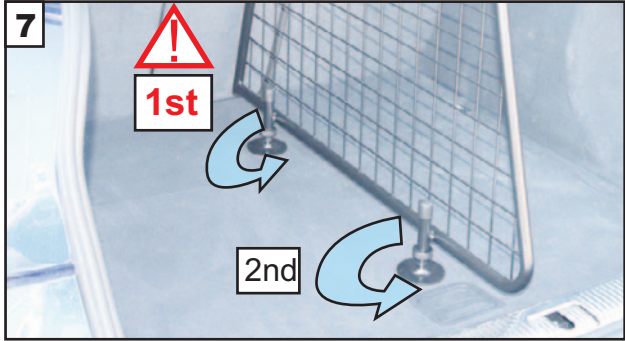

**BMW iX  
(2022~Onwards)  
G1609D**

**VARIABLE BOOT DIVIDER  
FITTING INSTRUCTION**

CAN ONLY BE USED IN CONJUNCTION WITH  
**BMW iX  
(2022~Onwards)  
Dog Guard**

Part No: 51 47 5 A6A A75

**Fully Tighten all fixings.**