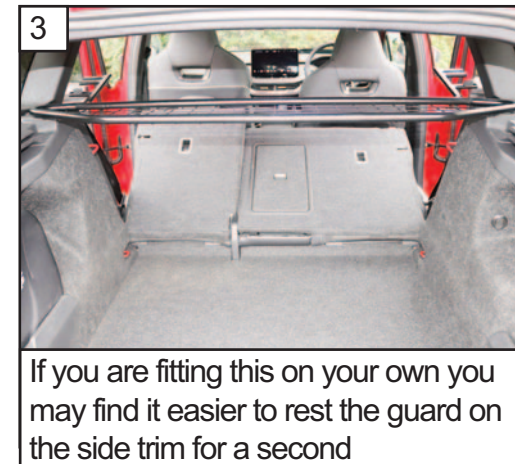

**READ FULLY BEFORE BEGINNING - IT'LL MAKE MORE SENSE!
VOR DEM ANFANG VOLLSTÄNDIG LESEN - ES WIRD MEHR SINN MACHEN!**

**Skoda Enyaq
(2021~)**

Part No.G1613

**DOG GUARD
FITTING INSTRUCTION**

**HUNDESCHUTZGITTER
EINBAUANLEITUNG**

**PROTECTION CONTRE LES CHIENS
INSTRUCTIONS DE MONTAGE**

**HUNDEGITTER
MONTERINGSVEJLEDNING**

**CONJUNTO PROTECTOR
PARA PERROS
INSTRUCCIONES DE MONTAJE**

**KIT BARRIERA CANI
ISTRUZIONI DI MONTAGGIO**

**HUNDEVERNGITTER
MONTASJEVEILEDNING**

**HONDENBESCHERMINGSREK
INBOUWINSTRUKTIES**

**SATS HUNDSKYDD
MONTERINGSANVISNING**

**KOIRAN TURVARISTIKKO
ASENNUSOHJEET**

www.guardsmandogguards.co.uk

subject to alteration without notice

G1613 v1. 10/21