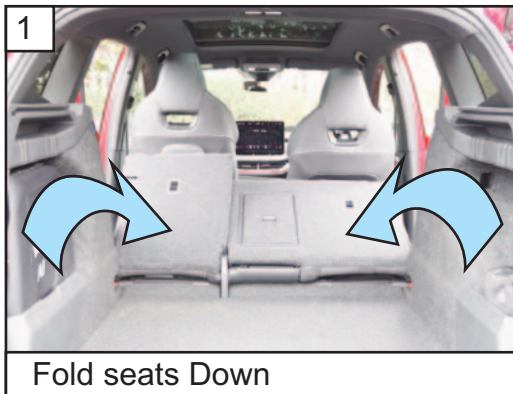

**READ FULLY BEFORE BEGINNING - IT'LL MAKE MORE SENSE!
VOR DEM ANFANG VOLLSTÄNDIG LESEN - ES WIRD MEHR SINN MACHEN!**

**Skoda Enyaq
(2021~)**

Part No.G1613

**DOG GUARD
FITTING INSTRUCTION**

**HUNDESCHUTZGITTER
EINBAUANLEITUNG**

**PROTECTION CONTRE LES CHIENS
INSTRUCTIONS DE MONTAGE**

**HUNDEGITTER
MONTERINGSVEJLEDNING**

**CONJUNTO PROTECTOR
PARA PERROS
INSTRUCCIONES DE MONTAJE**

**KIT BARRIERA CANI
ISTRUZIONI DI MONTAGGIO**

**HUNDEVERNGITTER
MONTASJEVEILEDNING**

**HONDENBESCHERMINGSREK
INBOUWINSTRUKTIES**

**SATS HUNDSKYDD
MONTERINGSANVISNING**

**KOIRAN TURVARISTIKKO
ASENNUSOHJEET**

www.guardsmandogguards.co.uk

subject to alteration without notice

G1613 v1. 10/21