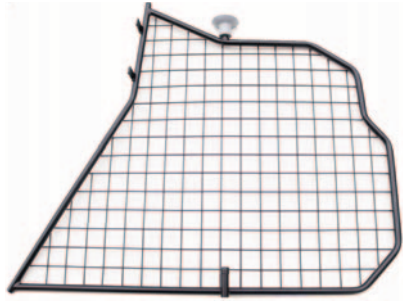

A

B

C x2

D x2

Skoda Enyaq
(2021~)

Part No.G1613D

Variable Boot Divider
Kofferraum-Trenngitter

CAN ONLY BE USED IN
CONJUNCTION WITH
GUARDSMAN