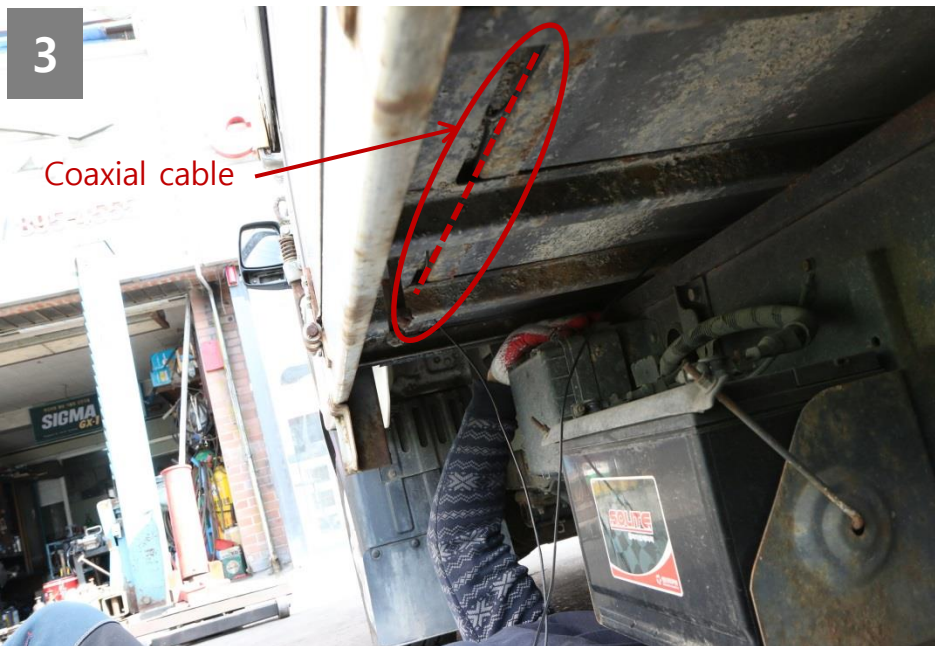

BLACKVUE™ 2CH TRUCK

HEAVY VEHICLE DASHCAM

How to install "DR650GW-2CH TRUCK"

Installation example : DR650GW-2CH TRUCK

Installation example : DR650GW-2CH TRUCK

Installation example : DR650GW-2CH TRUCK

Installation example : DR650GW-2CH TRUCK

1

Assemble the rear camera.

2

Assemble the sunshine shield