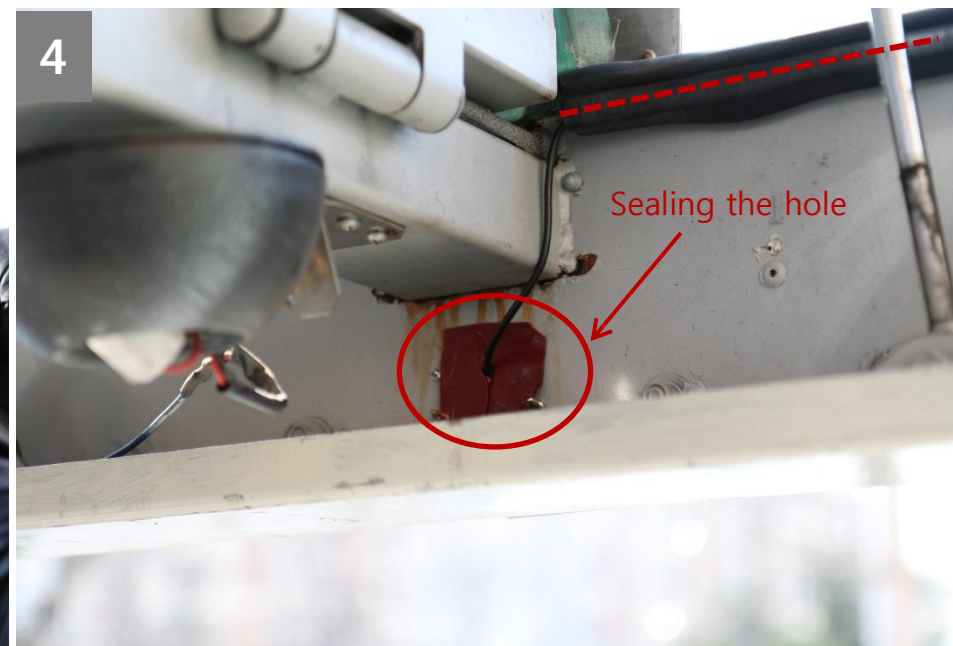

BLACKVUE™ 2CH TRUCK

HEAVY VEHICLE DASHCAM

How to install "DR650GW-2CH TRUCK"

Installation example : DR650GW-2CH TRUCK

Installation example : DR650GW-2CH TRUCK

Installation example : DR650GW-2CH TRUCK

Installation example : DR650GW-2CH TRUCK

1

Assemble the rear camera.

2

Assemble the sunshine shield