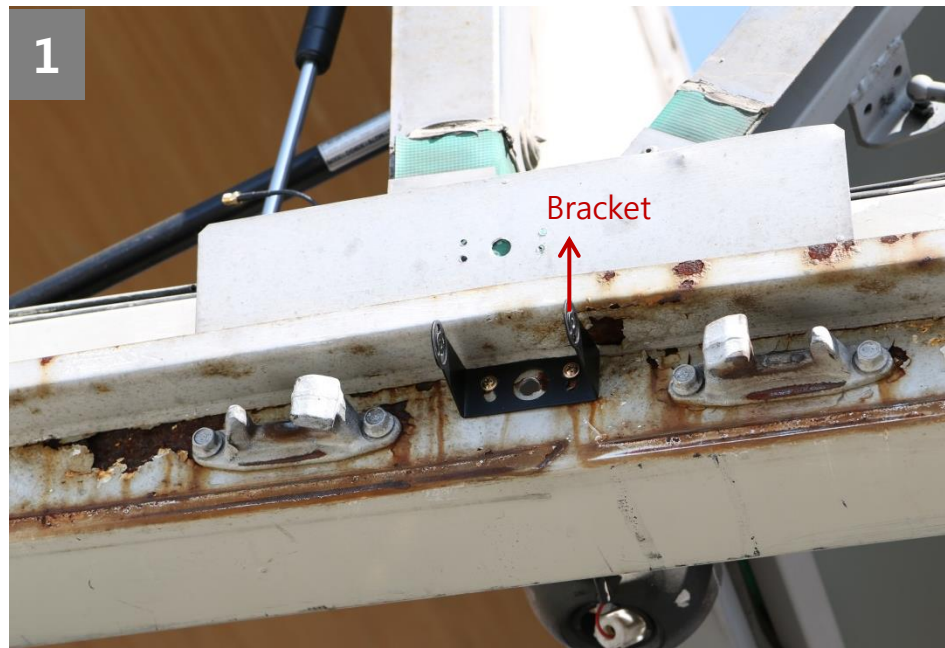

BLACKVUE™ 2CH TRUCK

HEAVY VEHICLE DASHCAM

How to install "DR650GW-2CH TRUCK"

Installation example : DR650GW-2CH TRUCK

Installation example : DR650GW-2CH TRUCK

Installation example : DR650GW-2CH TRUCK

Installation example : DR650GW-2CH TRUCK

1

Assemble the rear camera.

2

Assemble the sunshine shield