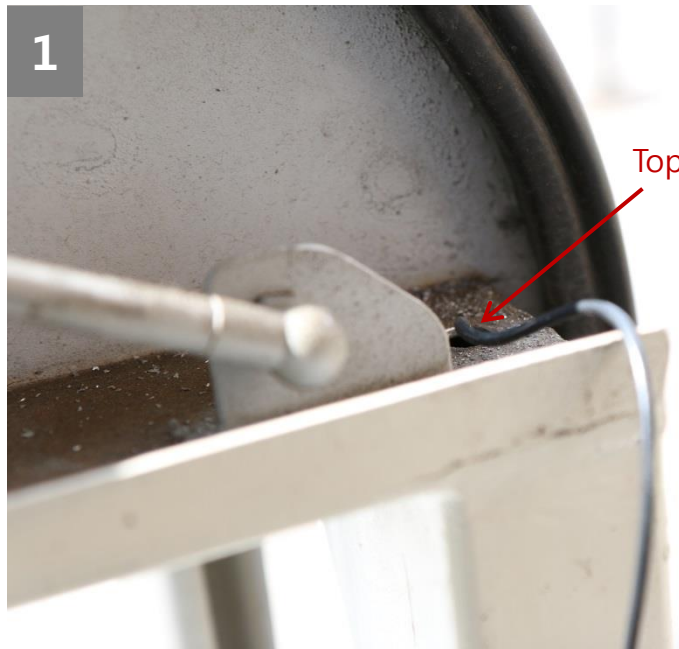

BLACKVUE™ 2CH TRUCK

HEAVY VEHICLE DASHCAM

How to install "DR650GW-2CH TRUCK"

Installation example : DR650GW-2CH TRUCK

Installation example : DR650GW-2CH TRUCK

Installation example : DR650GW-2CH TRUCK

Installation example : DR650GW-2CH TRUCK

1

Assemble the rear camera.

2

Assemble the sunshine shield