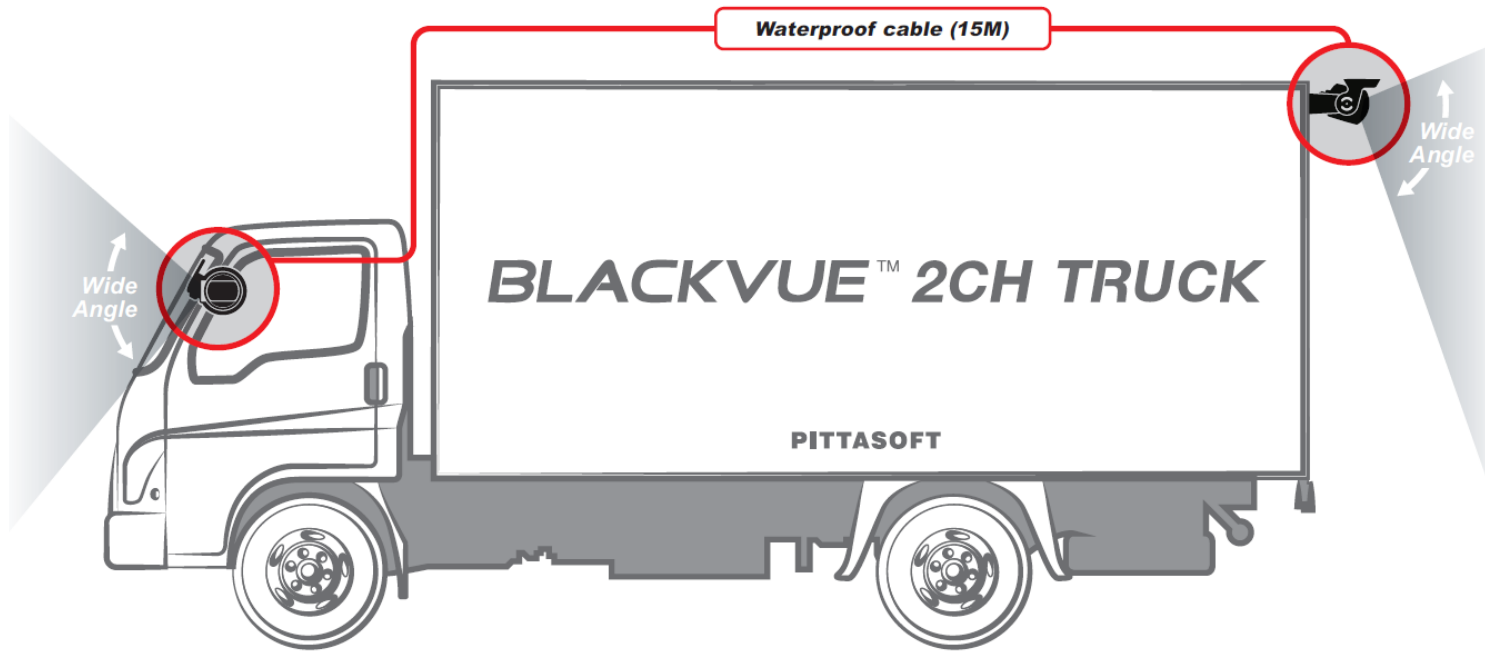

BLACKVUE™ 2CH TRUCK

HEAVY VEHICLE DASHCAM

How to install "DR650GW-2CH TRUCK"

Installation example : DR650GW-2CH TRUCK

Installation example : DR650GW-2CH TRUCK

Installation example : DR650GW-2CH TRUCK

Installation example : DR650GW-2CH TRUCK

1

Assemble the rear camera.

2

Assemble the sunshine shield