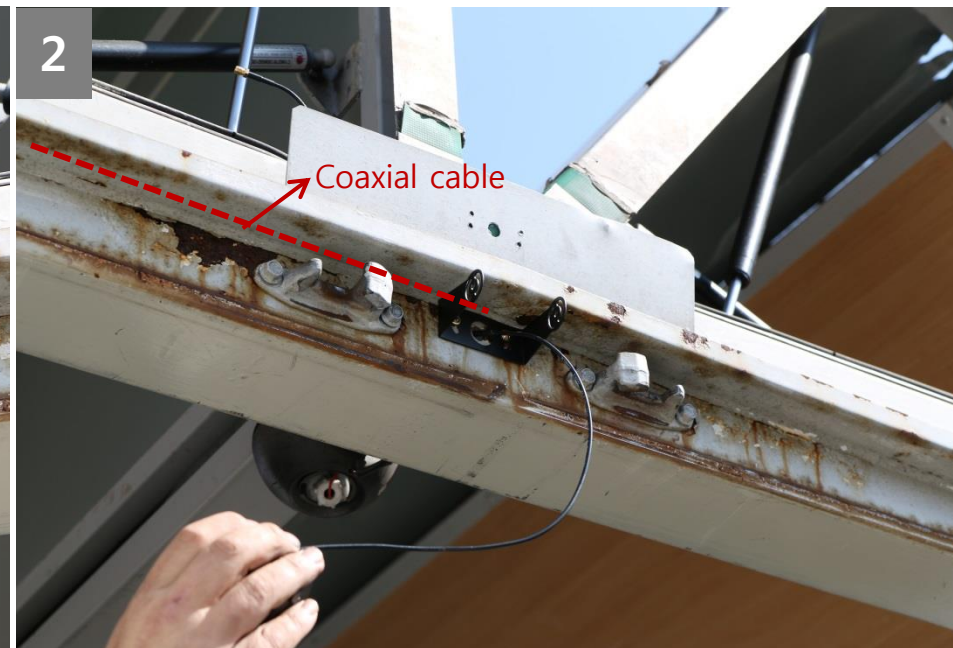

BLACKVUE™ 2CH TRUCK

HEAVY VEHICLE DASHCAM

How to install "DR650GW-2CH TRUCK"

Installation example : DR650GW-2CH TRUCK

Installation example : DR650GW-2CH TRUCK

Installation example : DR650GW-2CH TRUCK

Installation example : DR650GW-2CH TRUCK

1

Assemble the rear camera.

2

Assemble the sunshine shield